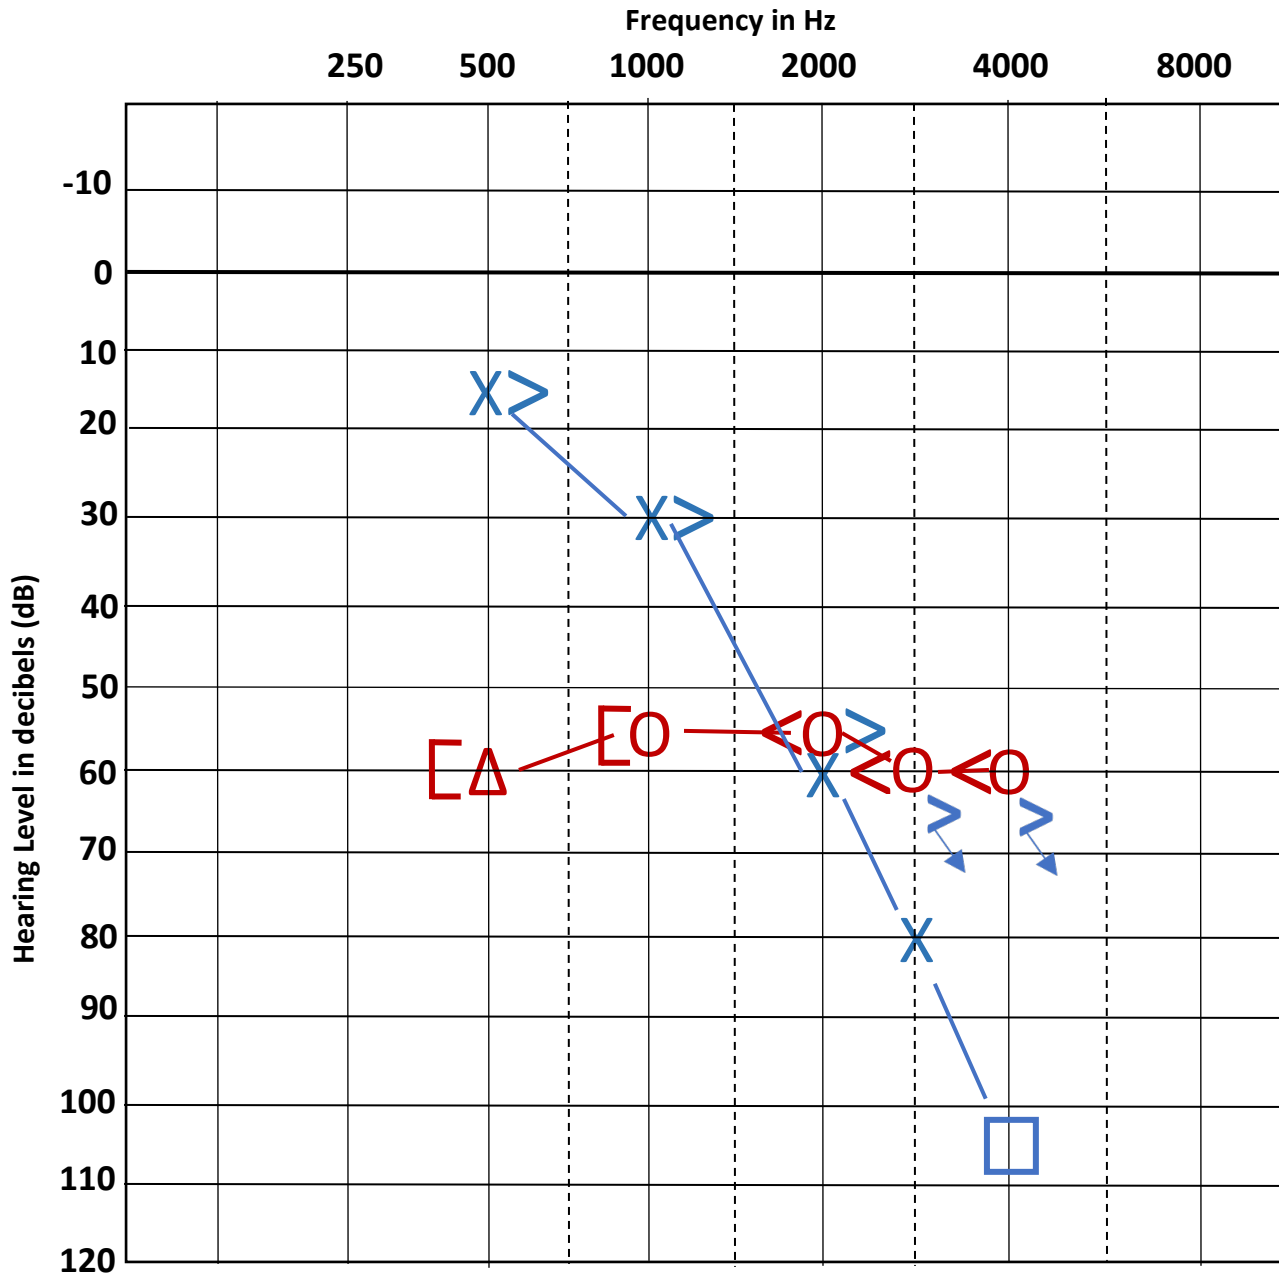

North Carolina State Hearing Aid Dealers and Fitters Board

Practice Simulation Key: 2

Maximum Limits:

Air Conduction: 110 dBHL

Bone Conduction: 65 dBHL