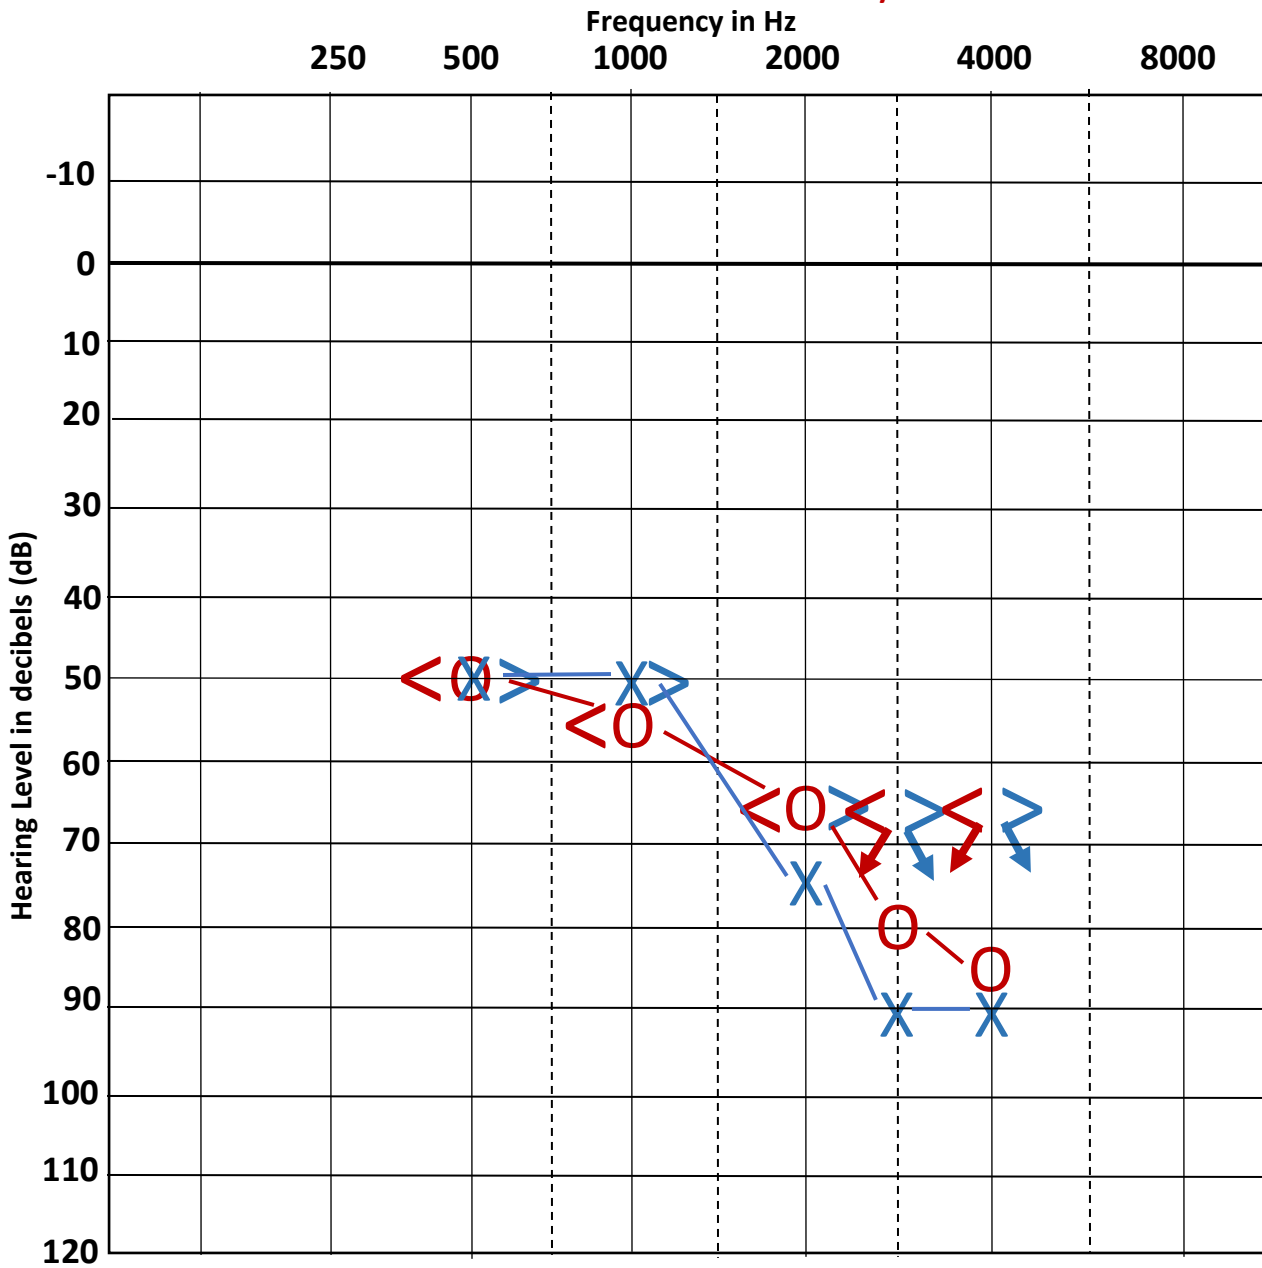

North Carolina State Hearing Aid Dealers and Fitters Board

Practice Simulation Key: 1

Maximum Limits:

Air Conduction: 110 dBHL

Bone Conduction: 65 dBHL